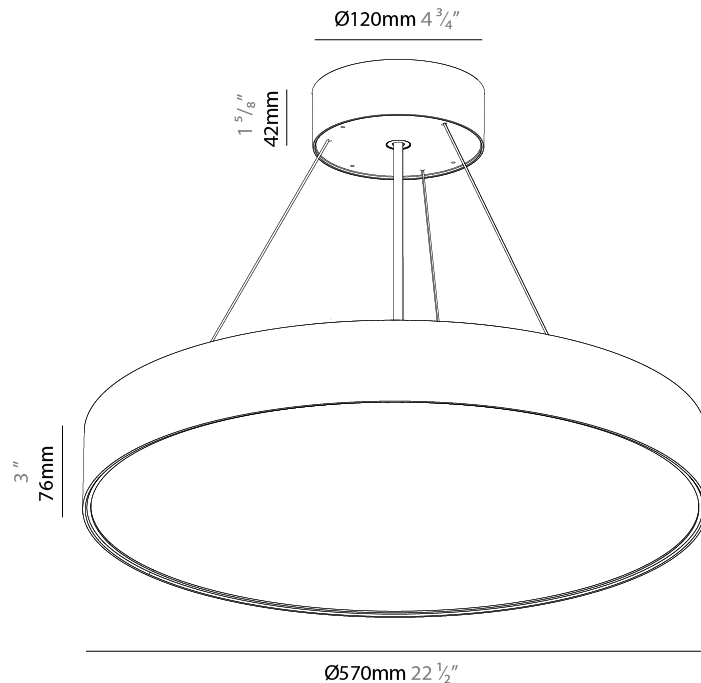

GENERAL

Series: Sign EVO
Partner: Prolicht
Division: Architectural
Installation: Suspension
Product Type: Pendant
Mounting Location: Ceiling
Light Distribution: Direct

PHYSICAL

Shape: Round
Diameter (mm): 570
Diameter (in): 22 7/16
Height (mm): 82
Height (in): 3 1/4
Weight (kg): 6.5
Diffuser: [PMMA - Opal](#) / [Microprism](#) / [Clear Microprism](#)
Fixture Finish: [SSR / BKV / CWI / CRY / HAB / UFT / ITA / RUA / FTG / MYG / LOD / PUS / FRO / FUP / KIA / POP / BLS / SPG / MEY / GOH / CHC / COM / ABZ / JAG / OBR / MOS / ROR](#)
Fixture Material: [PMMA](#) / [Extruded Aluminum](#) / [Steel](#)
Cable Details: [2000mm](#) or [6000mm](#) [Transparent Cable](#)

ELECTRICAL

Lamp Type: LED (Zhaga Standard)
Input Wattage (W): 53.1
Total Output Wattage (W): 48.2
Dimming: [Non-Dimmable](#)
Driver Included: Yes
Driver Location: Integrated
Driver Type: Constant Current - Universal
Driver Class: Class 2
Input Voltage (V): 120
Constant Current (mA): 350mA
Upon Request: [DALI Dimming](#) / [MATTER Dimming](#)

LED

Color Temperature (°K): 2700-6500 Tunable White
Max. Delivered Lumen (lm): Max 7784
Nominal Lumen (lm): Mxa 8870
CRI: >90 CRI
Lamp Life (hrs): 50000

OPTICAL

RATINGS AND CERTIFICATIONS

Certified By: Certified for North American Standards
IP rating: IP40

PROJECT
TYPE
SPECIFIER
QUANTITY
DATE