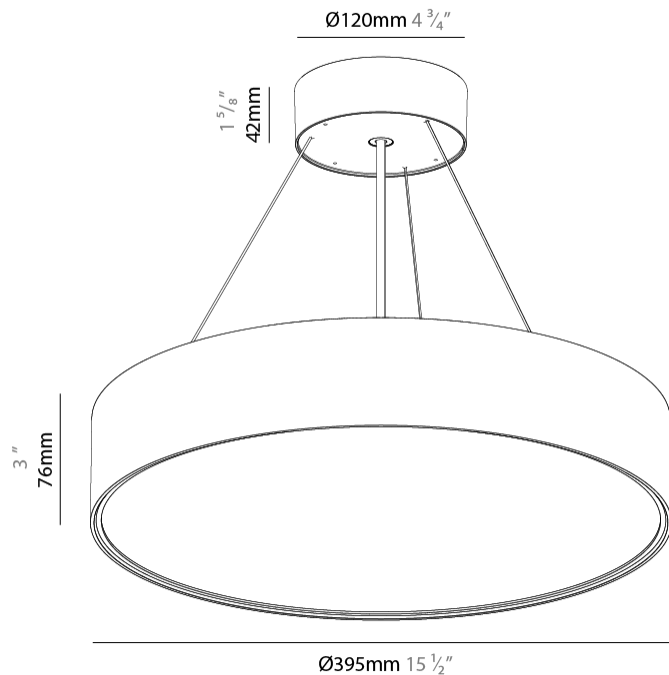

1. To build a product code in our configurator select the specify button on the base model # product page
2. To build a manual product code on this datasheet choose from the options listed below in blue font and add the suffix to the base model #

GENERAL

Series: Sign EVO
Partner: Prolicht
Division: Architectural
Installation: Suspension
Product Type: Pendant
Mounting Location: Ceiling
Light Distribution: Direct

PHYSICAL

Shape: Round
Diameter (mm): 395
Diameter (in): 15 1/2
Height (mm): 82
Height (in): 3 1/4
Weight (kg): 4.2
Diffuser: PMMA - Opal / Microprism / Clear Microprism
Fixture Finish: SSR / BKV / CWI / CRY / HAB / UFT / ITA / RUA / FTG / MYG / LOD / PUS / FRO / FUP / KIA / POP / BLS / SPG / MEY / GOH / CHC / COM / ABZ / JAG / OBR / MOS / ROR
Fixture Material: PMMA / Extruded Aluminum / Steel
Cable Details: 2000mm or 6000mm Transparent Cable

ELECTRICAL

Lamp Type: LED (Zhaga Standard)
Input Wattage (W): 10.3
Total Output Wattage (W): 9.1
Dimming: Non-Dimmable
Driver Included: Yes
Driver Location: Integrated
Driver Type: Constant Current - Universal
Driver Class: Class 2
Input Voltage (V): 120
Constant Current (MA): 700mA

LED

Color Temperature (°K): 2700 / 3000 / 3500 / 4000
Max. Delivered Lumen (lm): Max 1616
Nominal Lumen (lm): Max 1868
CRI: >90 CRI
Lamp Life (hrs): 50000

OPTICAL

RATINGS AND CERTIFICATIONS

Certified By: Certified for North American Standards
IP rating: IP40
Glare Rating: ≤ 19