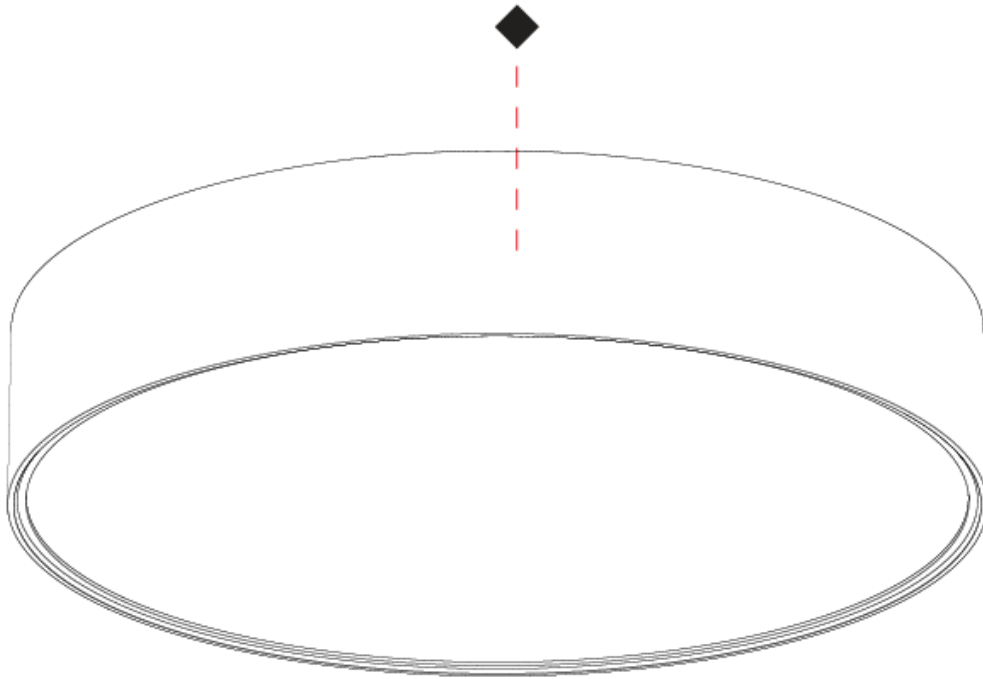

A3D405-HE-

PROJECT

TYPE

SPECIFIER

QUANTITY

DATE