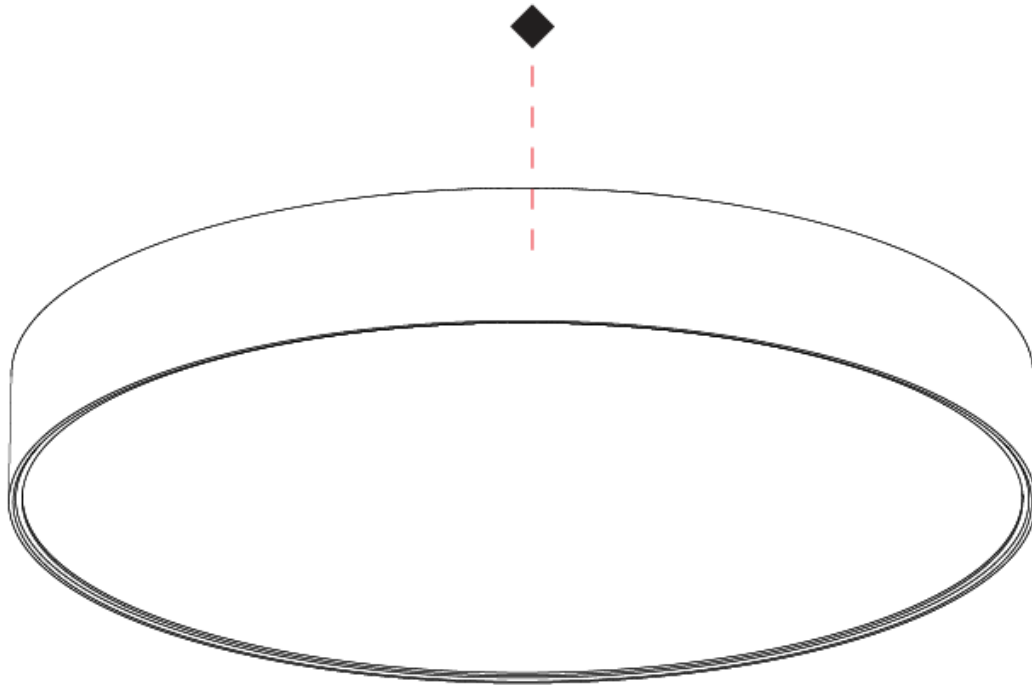

A3D406-HE-

PROJECT	_____
TYPE	_____
SPECIFIER	_____
QUANTITY	_____
DATE	_____